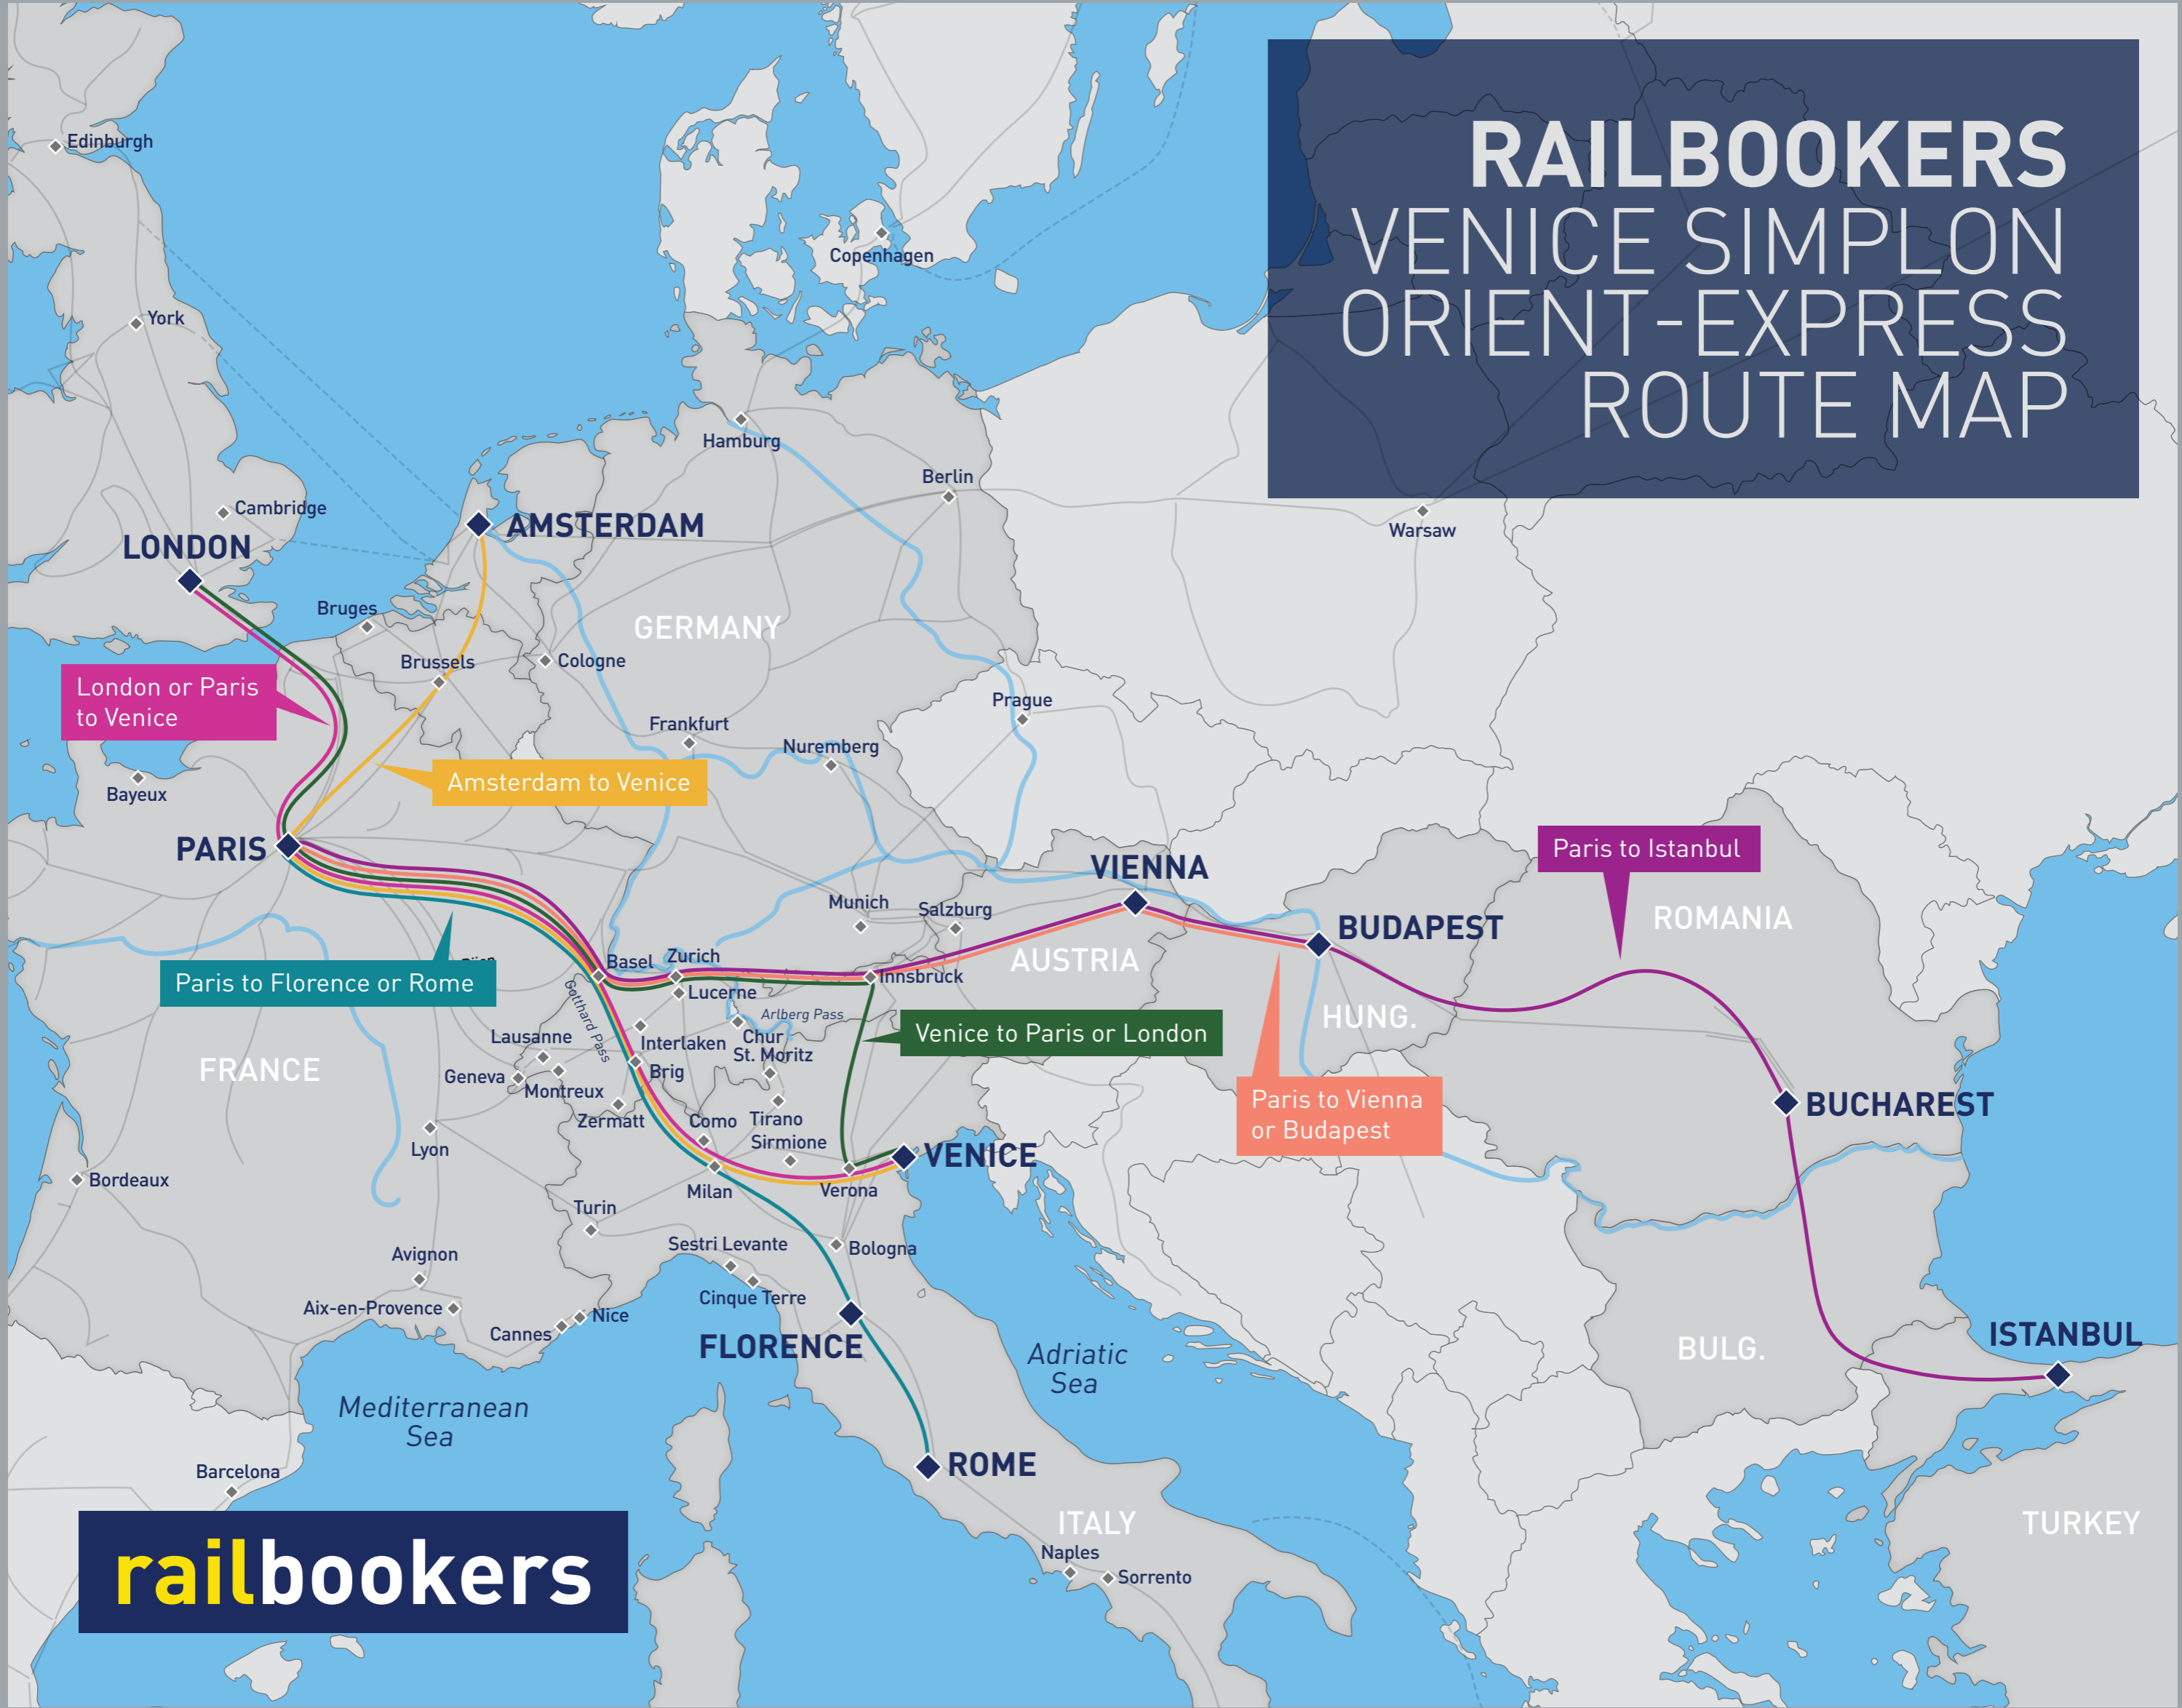

RAILBOOKERS VENICE SIMPLON ORIENT-EXPRESS ROUTE MAP

railbookers